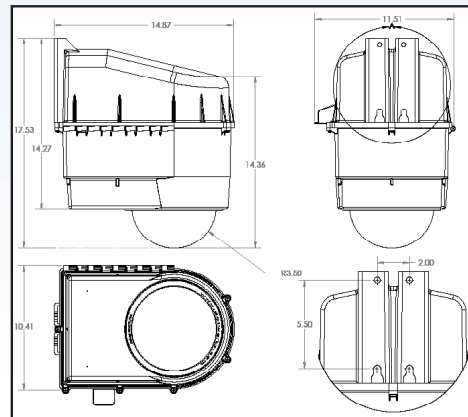

Engineered and
Built
in the **US**

Features:

- Virtually indestructible Polycarbonate Thermal Plastic alloy material
- IP, CCTV, HD and analog PTZ camera compatible for almost all sizes and brands
- Active solid state COOLDOME™ Thermo-Electric Cooling System providing up to 45° F Differential protects sensitive electronics in hot climates
- Internal Thermo-blanket permits sensitive electronics to be mounted in direct sunlight
- Internal bracket included for perfect fit for PTZ, megapixel or mini domes
- Switchable upper and lower camera mounting locations for maximum versatility and internal storage space utilization
- Internal mounting space for: routers, cell networks, NVR, hard drives, UPS, WiMAX, mesh hardware, etc
- IP66 rated: airtight and sealed against outside air, dust, water and salt water includes IP68 water proof connection ports