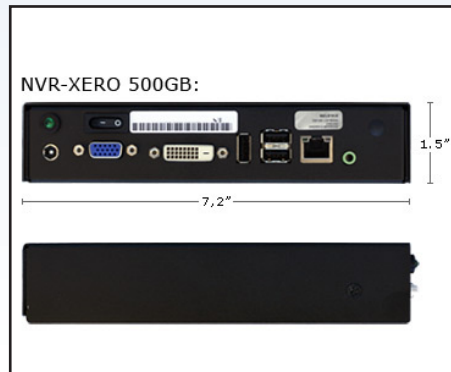

The XERO is a powerful small form factor, localized, "software ready" video storage and camera management system. The XERO NVR module has been designed exclusively for the security applications where product flexibility and solid, reliable operation are required for long term operations. The XERO can be used either indoors as a standalone device or outdoors integrated inside a Dotworkz camera housing system.

innovative

NVR: Xero Edge Recorder Module 500GB

Part# 500GB-XERO

Description:

Engineered to host all major Video Management Software (VMS) on the market, the unit comes with Windows Embedded Standard 7 optimized for security video applications.

Ideal for remote edge recording, mobile transportation, quick deployment surveillance systems, or anywhere network camera recording and management performance is required.

Features:

- Available in 500GB capacity and an option to integrate into a D2/D3 Environmental Enclosure System.
- VMS ready and tested from leading manufacturers (OnSSI, Milestone, Axis, Sony, Avigilon, IPConfigure, and ExacQ)
- Small form factor for security video systems that require edge recording, mobile, transportation, aviation, and discrete deployments.
- Windows™ 7 Embedded OS engineered for security applications.
- System also supports *Linux based OS (call for info).
- Fast Intel Atom 1.6GHz, 2GB DDR2 memory RAM (Max.)
- 1 year warranty.
- **System also available with Certified Rugged Hard Drives that meet mobile transportation standards for shock and vibration. Please contact a representative for more info.

Specs:

Intel Atom 1.6GHz
2GB of RAM
500GB SATA 7200RPM (16MB Buffer)
VGA & DVI output
3 x USB 2.0 and 1 Gigabit NIC
Operating Temperature:
32° to 140°F (0°C to 60°C)
Power Consumption:
12V, 22W @ typical full load
Dimensions: 7.2" x 1.49" x 7.16"
183mm x 38mm x 182mm
Shipping: 11" x 11" x 6" - 4 lbs (1.8 Kg)