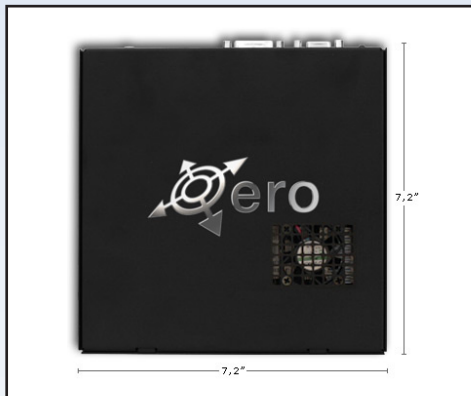

The XERO is a powerful small form factor, localized, "software ready" video storage and camera management system. The XERO NVR module has been designed exclusively for the security applications where product flexibility and solid, reliable operation are required for long term operations. The XERO can be used either indoors as a standalone device or outdoors integrated inside a Dotworkz camera housing system.

innovative

NVR: Xero Edge Recorder Module 500GB

Part# 500GB-XERO

Description:

Engineered to host all major Video Management Software (VMS) on the market, the unit comes with Windows Embedded Standard 7 optimized for security video applications.

Ideal for remote edge recording, mobile transportation, quick deployment surveillance systems, or anywhere network camera recording and management performance is required.

Features:

- Available in 500GB capacity and an option to integrate into a D2/D3 Environmental Enclosure System.
- VMS ready and tested from leading manufacturers (OnSSI, Milestone, Axis, Sony, Avigilon, IPConfigure, and ExacQ)
- Small form factor for security video systems that require edge recording, mobile, transportation, aviation, and discrete deployments.
- Windows™ 7 Embedded OS engineered for security applications.
- System also supports *Linux based OS (call for info).
- Fast Intel Atom 1.6GHz, 2GB DDR2 memory RAM (Max.)
- 1 year warranty.
- **System also available with Certified Rugged Hard Drives that meet mobile transportation standards for shock and vibration. Please contact a representative for more info.

Specs:

Intel Atom 1.6GHz
2GB of RAM
500GB SATA 7200RPM (16MB Buffer)
VGA & DVI output
3 x USB 2.0 and 1 Gigabit NIC
Operating Temperature:
32° to 140°F (0°C to 60°C)
Power Consumption:
12V, 22W @ typical full load
Dimensions: 7.2" x 1.49" x 7.16"
183mm x 38mm x 182mm
Shipping: 11" x 11" x 6" - 4 lbs (1.8 Kg)